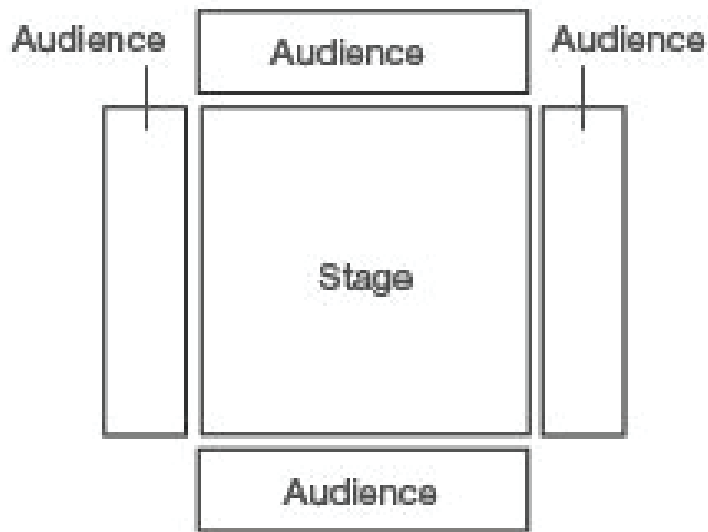

Types of Theatre

1. Proscenium Theatre

Proscenium arch

2. Thrust Stage Theatre

Thrust

Traverse

3. Arena Stage Theatre

In the round

4. Flexible Stage Theatre

End Stage

3/2 Thrust

Stadium Seating

Arena

Recital

Cabaret

Elements of Proscenium Theatre

Proscenium Opening

Proscenium Arch

Orchestra pit

Aporn

Mani Curtain

Portals

Stage Floor

Leg

Wing

Curtain Stage / Draperies Stage

Cyclorama

Backdrop

Scrim

Counterweight System

Fly Loft

Understage