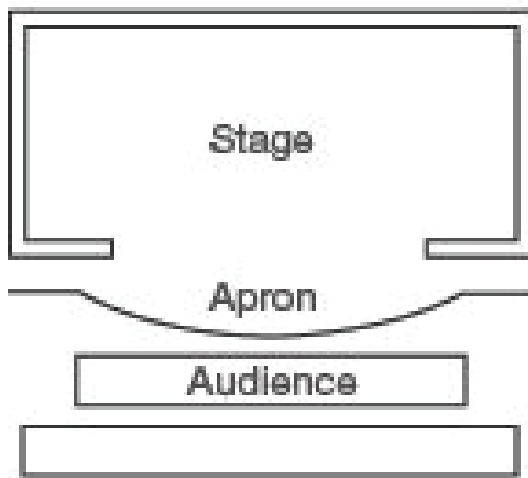

Types of Theatre

1. Proscenium Theatre

Proscenium arch

2. Thrust Stage Theatre

Thrust

Traverse

3. Arena Stage Theatre

In the round

4. Flexible Stage Theatre

End Stage

3/2 Thrust

Stadium Seating

Arena

Recital

Cabaret

Elements of Proscenium Theatre

Proscenium Opening

Proscenium Arch

Orchestra pit

Aporn

Mani Curtain

Portals

Stage Floor

Leg

Wing

Curtain Stage / Draperies Stage

Cyclorama

Backdrop

Scrim

Counterweight System

Fly Loft

Understage