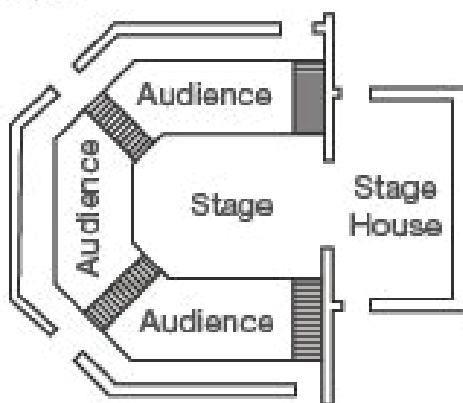

Types of Theatre

1. Proscenium Theatre

Proscenium arch

2. Thrust Stage Theatre

Thrust

Traverse

3. Arena Stage Theatre

In the round

4. Flexible Stage Theatre

End Stage

3/2 Thrust

Stadium Seating

Arena

Recital

Cabaret

Elements of Proscenium Theatre

Proscenium Opening

Proscenium Arch

Orchestra pit

Aporn

Mani Curtain

Portals

Stage Floor

Leg

Wing

Curtain Stage / Draperies Stage

Cyclorama

Backdrop

Scrim

Counterweight System

Fly Loft

Understage