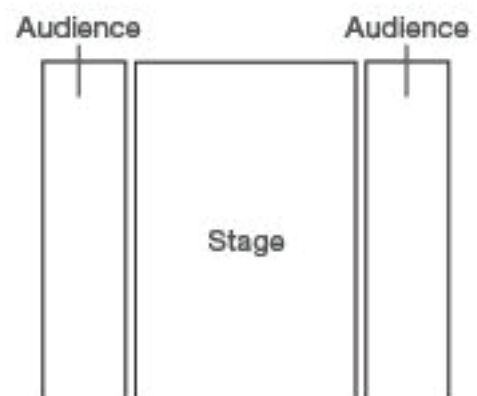

Types of Theatre

1. Proscenium Theatre

Proscenium arch

2. Thrust Stage Theatre

Thrust

Traverse

3. Arena Stage Theatre

In the round

4. Flexible Stage Theatre

End Stage

3/2 Thrust

Stadium Seating

Arena

Recital

Cabaret

Elements of Proscenium Theatre

Proscenium Opening

Proscenium Arch

Orchestra pit

Aporn

Mani Curtain

Portals

Stage Floor

Leg

Wing

Curtain Stage / Draperies Stage

Cyclorama

Backdrop

Scrim

Counterweight System

Fly Loft

Understage