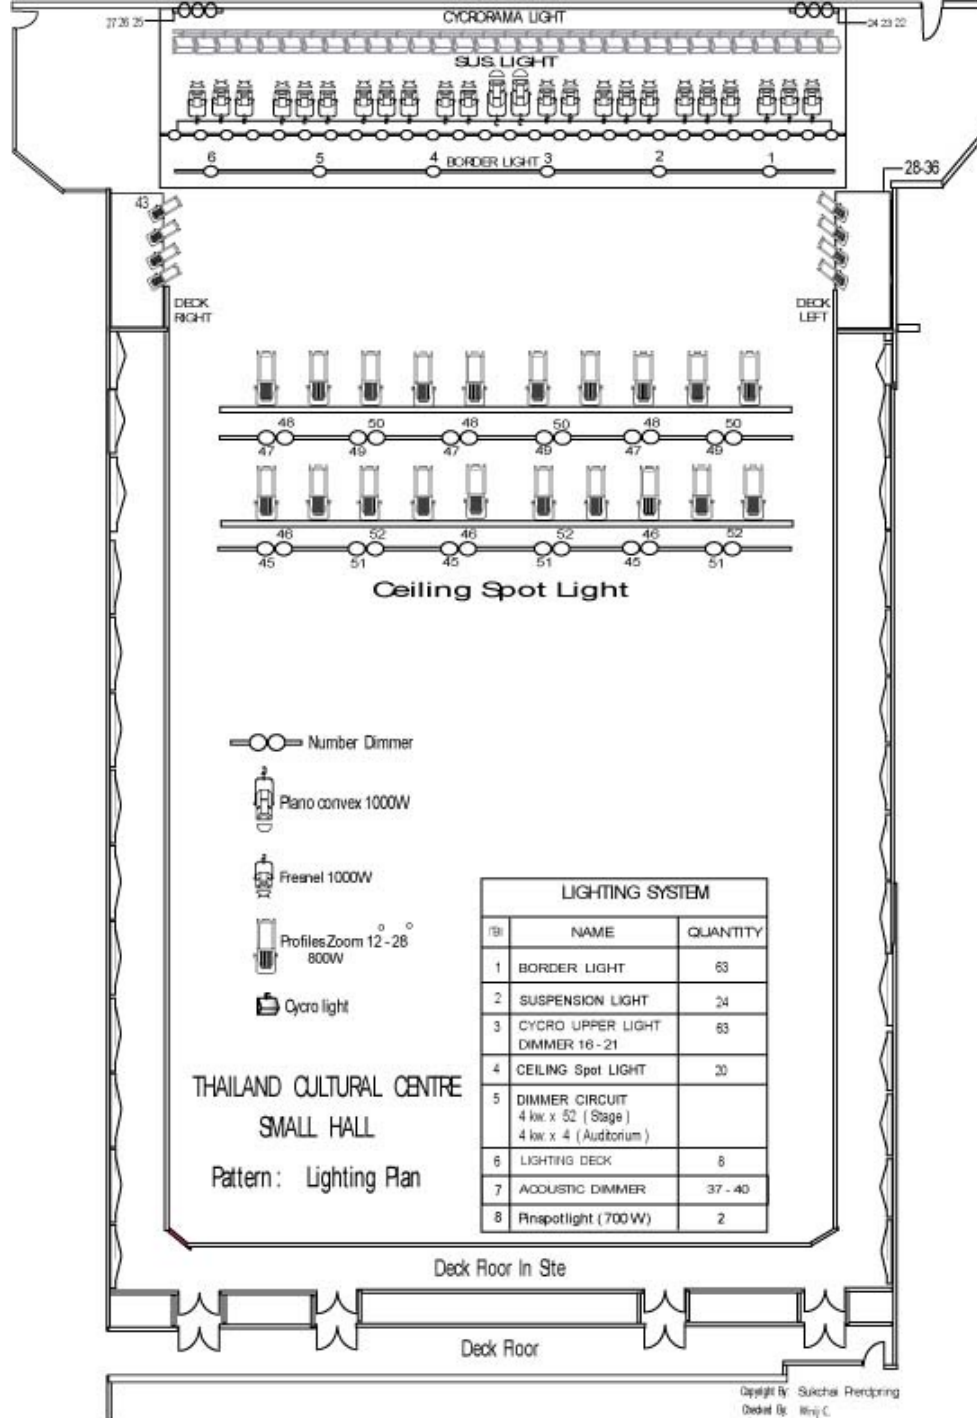

THAILAND CULTURAL CENTRE
SMALL HALL

Pattern: Lighting Plan

LIGHTING SYSTEM		
ITEM	NAME	QUANTITY
1	BORDER LIGHT	63
2	SUSPENSION LIGHT	24
3	CYCRO UPPER LIGHT DIMMER 16-21	63
4	CEILING Spot LIGHT	20
5	DIMMER CIRCUIT 4 kw x 52 (Stage) 4 kw x 4 (Auditorium)	
6	LIGHTING DECK	8
7	ACOUSTIC DIMMER	37 - 40
8	Rnsportlight (700W)	2