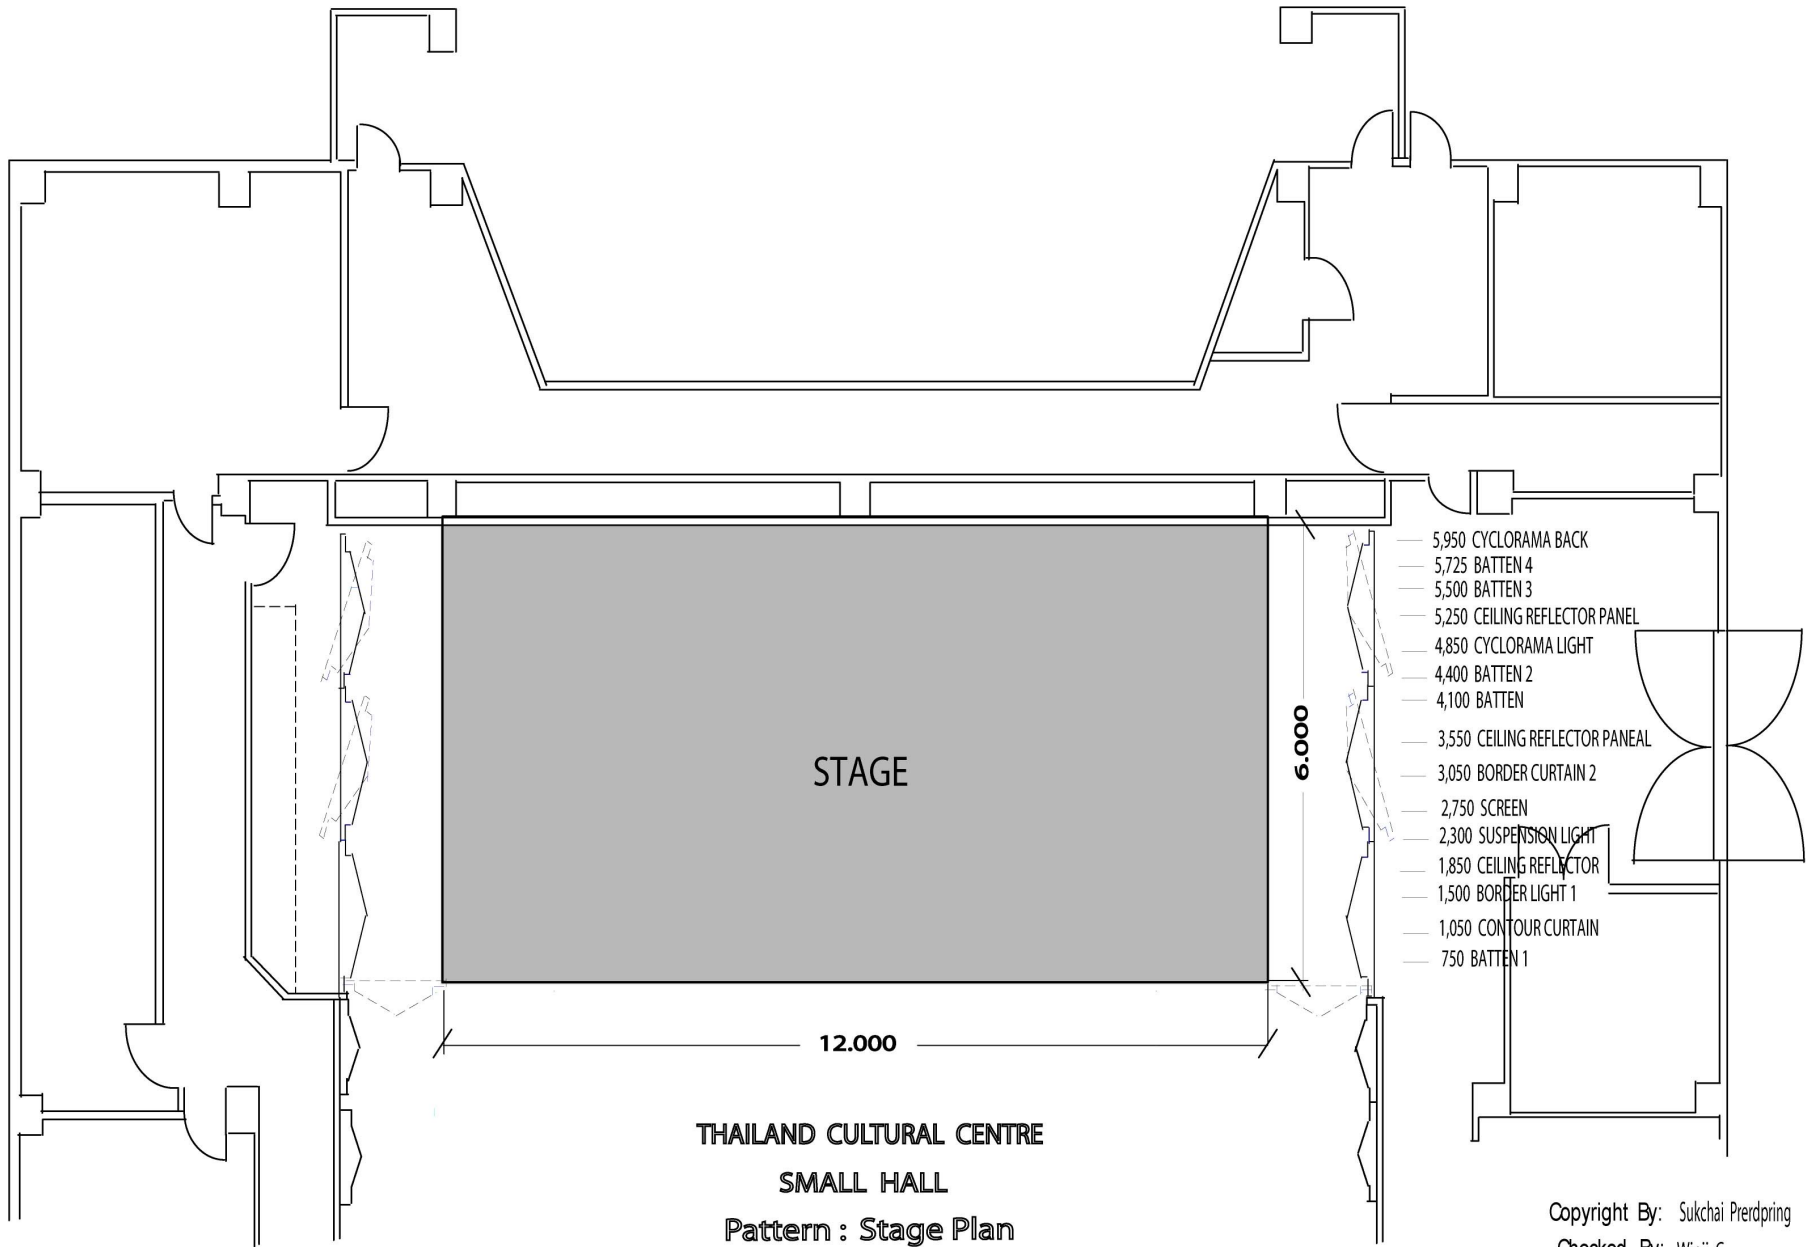

THAILAND CULTURAL CENTRE
SMALL HALL
Pattern : Seating Plan

THAI-CC
THAILAND CULTURAL CENTRE
Seating Plan
Small Hall

THAILAND CULTURAL CENTRE
 SMALL HALL
 Pattern : Stage Plan

stage

STAGE

6.000

12.000

- 5,950 CYCLORAMA BACK
- 5,725 BATTEN 4
- 5,500 BATTEN 3
- 5,250 CEILING REFLECTOR PANEL
- 4,850 CYCLORAMA LIGHT
- 4,400 BATTEN 2
- 4,100 BATTEN
- 3,550 CEILING REFLECTOR PANEAL
- 3,050 BORDER CURTAIN 2
- 2,750 SCREEN
- 2,300 SUSPENSION LIGHT
- 1,850 CEILING REFLECTOR
- 1,500 BORDER LIGHT 1
- 1,050 CONTOUR CURTAIN
- 750 BATTEN 1

THAILAND CULTURAL CENTRE
 SMALL HALL
 Pattern : Stage Plan

Copyright By: Sukchai Prerdpring
 Checked By: Winij C.
 DATE: 09/10/2015

THAILAND CULTURAL CENTRE
SMALL HALL

Pattern: Lighting Plan

LIGHTING SYSTEM		
ITEM	NAME	QUANTITY
1	BORDER LIGHT	63
2	SUSPENSION LIGHT	24
3	CYCRO UPPER LIGHT DIMMER 16-21	63
4	CEILING Spot LIGHT	20
5	DIMMER CIRCUIT 4 kw x 52 (Stage) 4 kw x 4 (Auditorium)	
6	LIGHTING DECK	8
7	ACOUSTIC DIMMER	37 - 40
8	Rnsportlight (700W)	2

หอประชุม
Small Hall