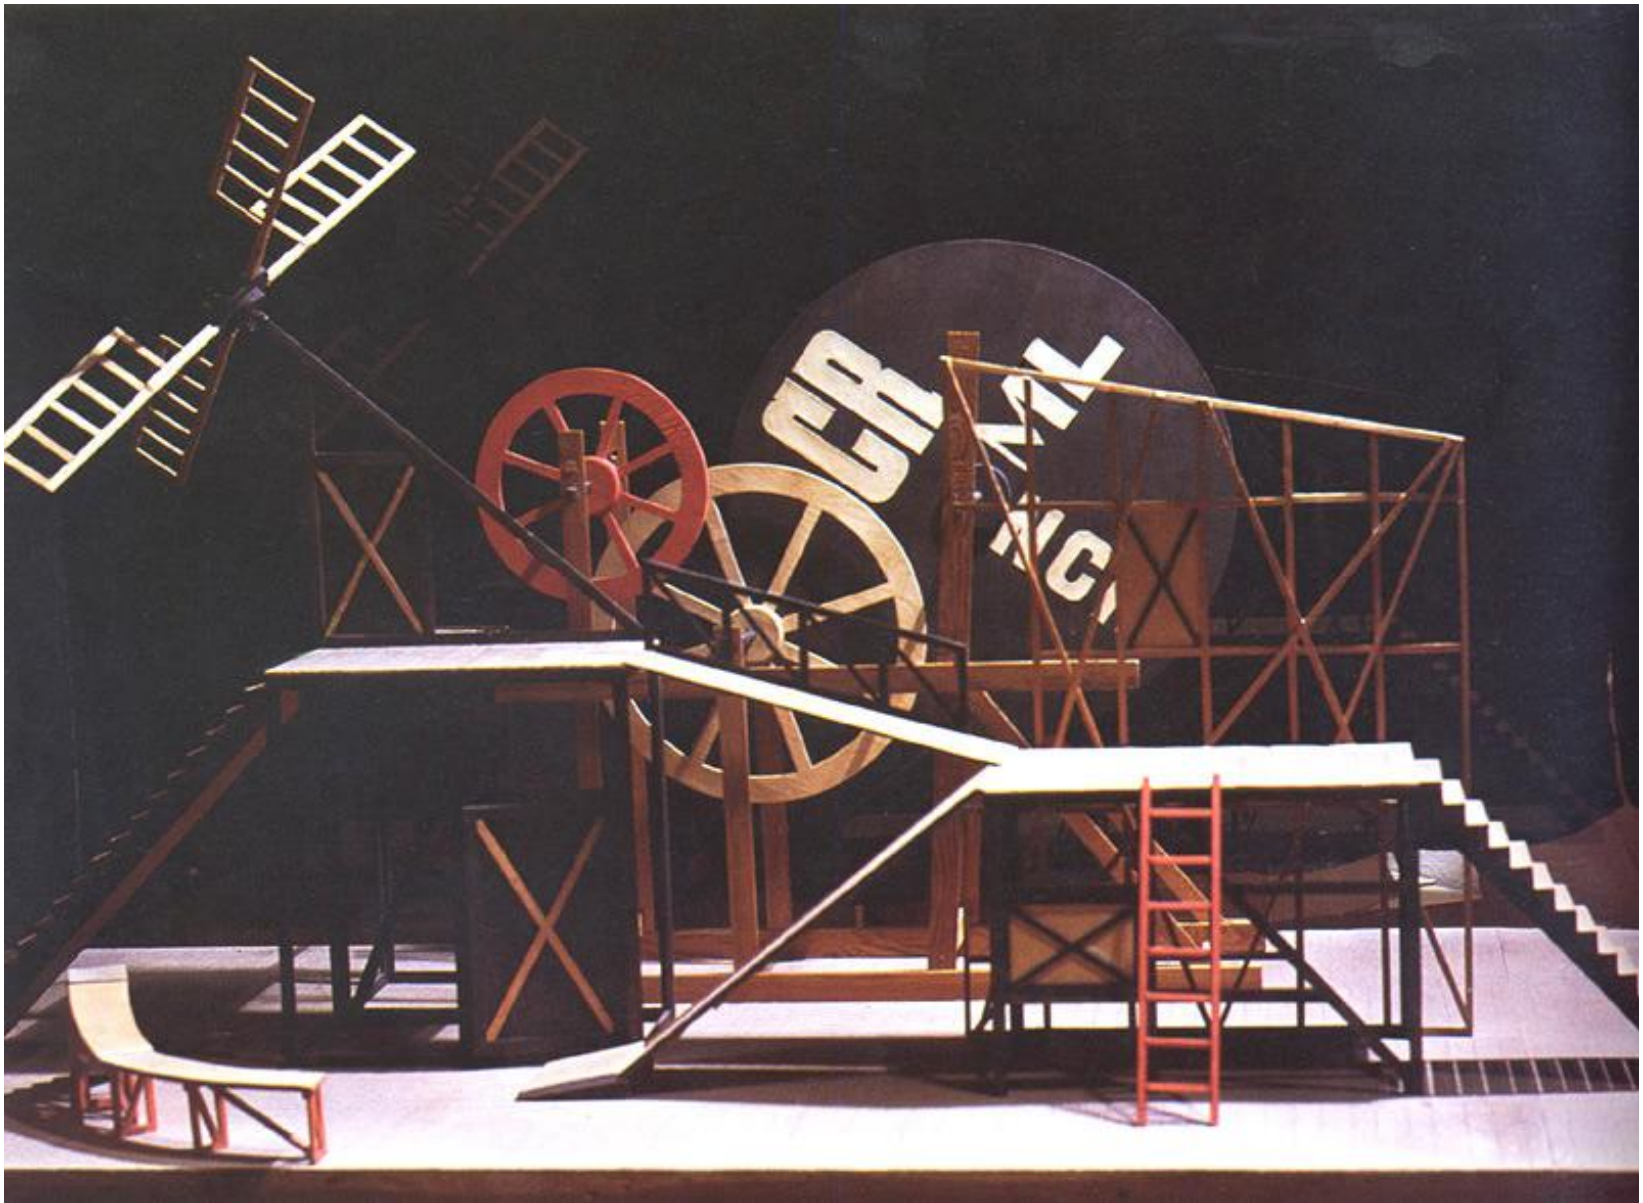

- Constructivism

Vsevelod
Meyerhold

STYLE OF SCENE DESIGN

STYLE OF SCENE DESIGN

STYLE OF SCENE DESIGN

Juozas Jankus, Lithuanian, 1912 - 1999 / Set Design for *Porgy and Bess*, 1967 / Pencil, gouache, & metallic paint on paper.
Inscribed at lower left, 67. Gift of Mrs. Donald M. Oenslager, 1982; Photography by Schecter Lee, 2009