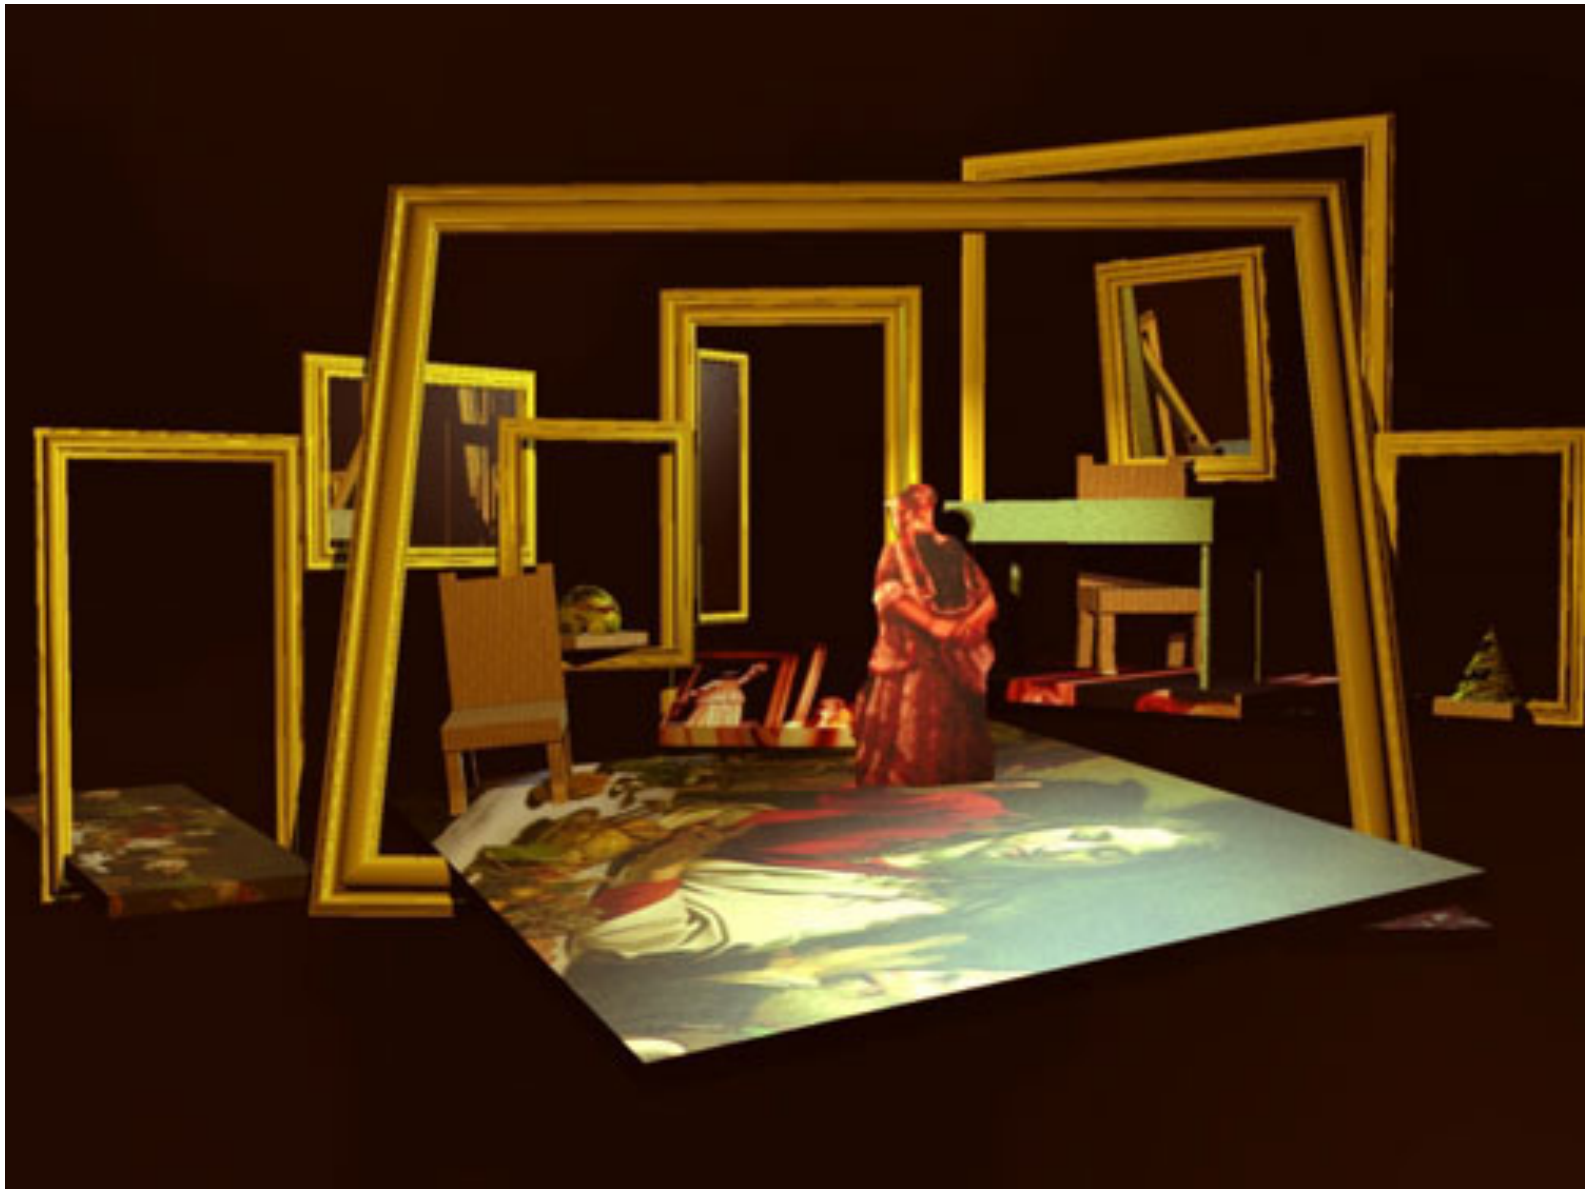

STYLE OF SCENE DESIGN