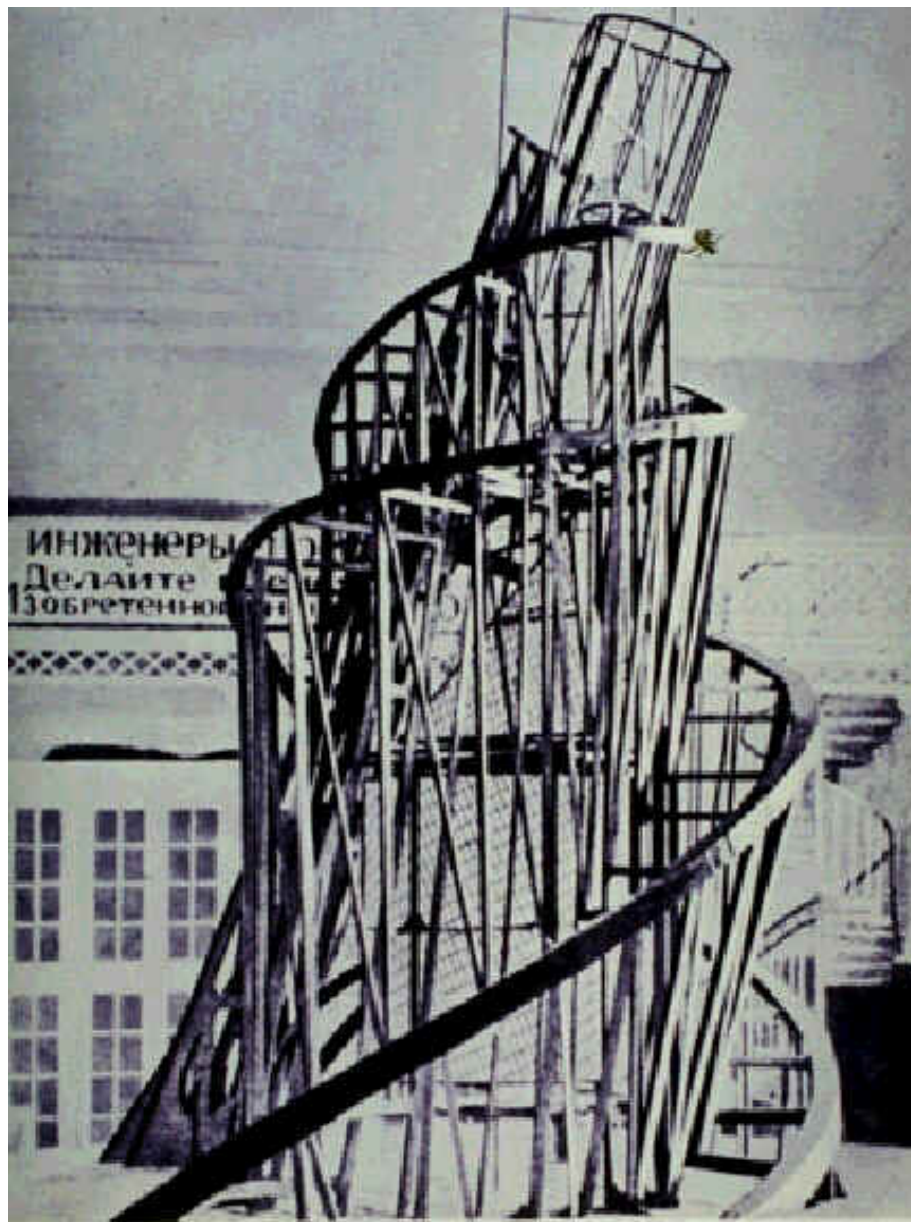

STYLE OF SCENE DESIGN