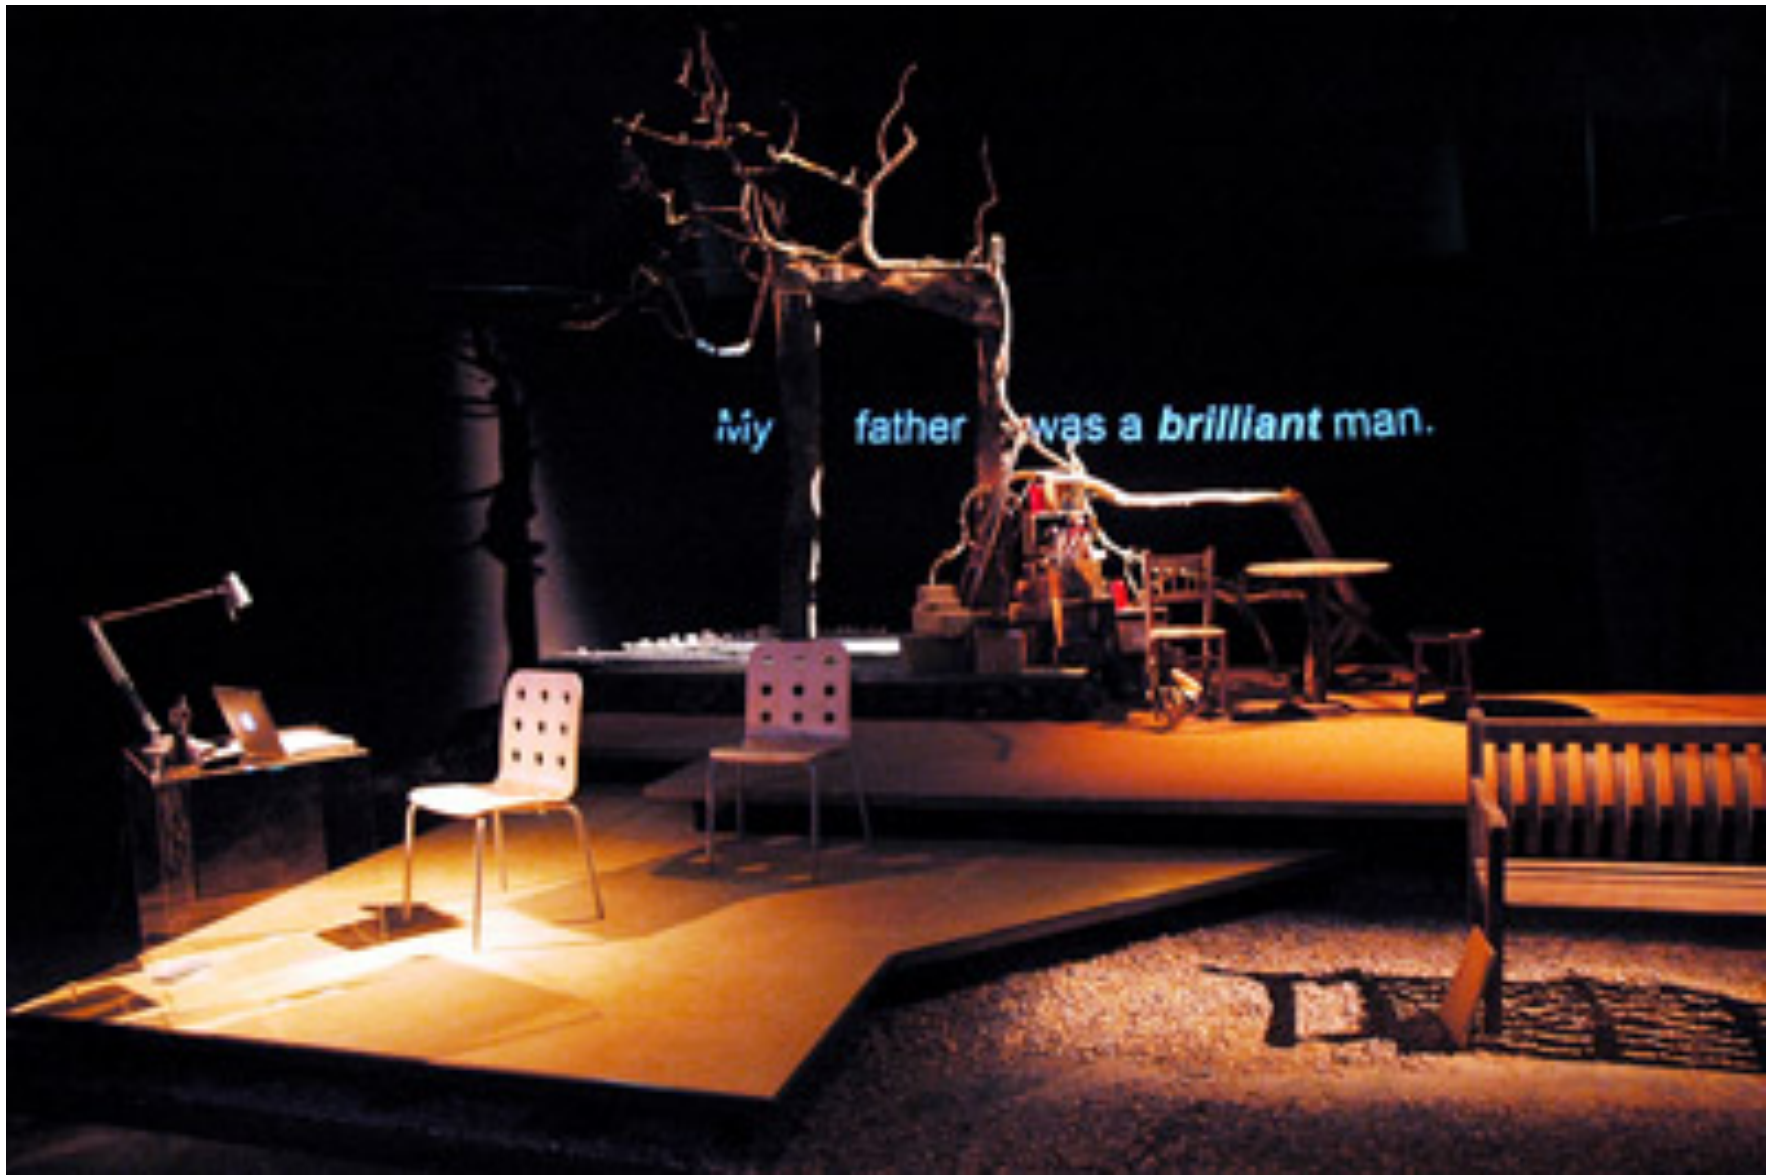

STYLE OF SCENE DESIGN