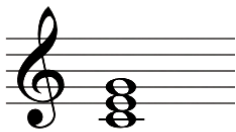

Chord Formulas

Major

Major Triad	1-3-5	C-E-G
Major 6 th	1-3-5-6	C-E-G-A
Major 6/9	1-3-5-6-9	C-E-G-A-D
Major 7	1-3-5-7	C-E-G-B
Major 9	1-3-5-7-9	C-E-G-B-D
Major 13	1-3-5-7-(9)-(11)-13	C-E-G-(D)-(F)-A
Major 7#11	1-3-5-7-#11	C-E-G-B-F#

รูปคอร์ดบนบรรทัด 5 เส้น

Major Triad

Major 6th

Major 6/9

Major 7

Major 9

Major 13

Major 7#11