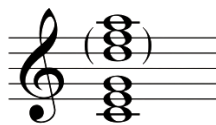

Chord Formulas

Major

Major Triad	1-3-5	C-E-G
Major 6 th	1-3-5-6	C-E-G-A
Major 6/9	1-3-5-6-9	C-E-G-A-D
Major 7	1-3-5-7	C-E-G-B
Major 9	1-3-5-7-9	C-E-G-B-D
Major 13	1-3-5-7-(9)-(11)-13	C-E-G-(D)-(F)-A
Major 7#11	1-3-5-7-#11	C-E-G-B-F#

รูปคอร์ดบนบรรทัด 5 เส้น

Major Triad

Major 6th

Major 6/9

Major 7

Major 9

Major 13

Major 7#11